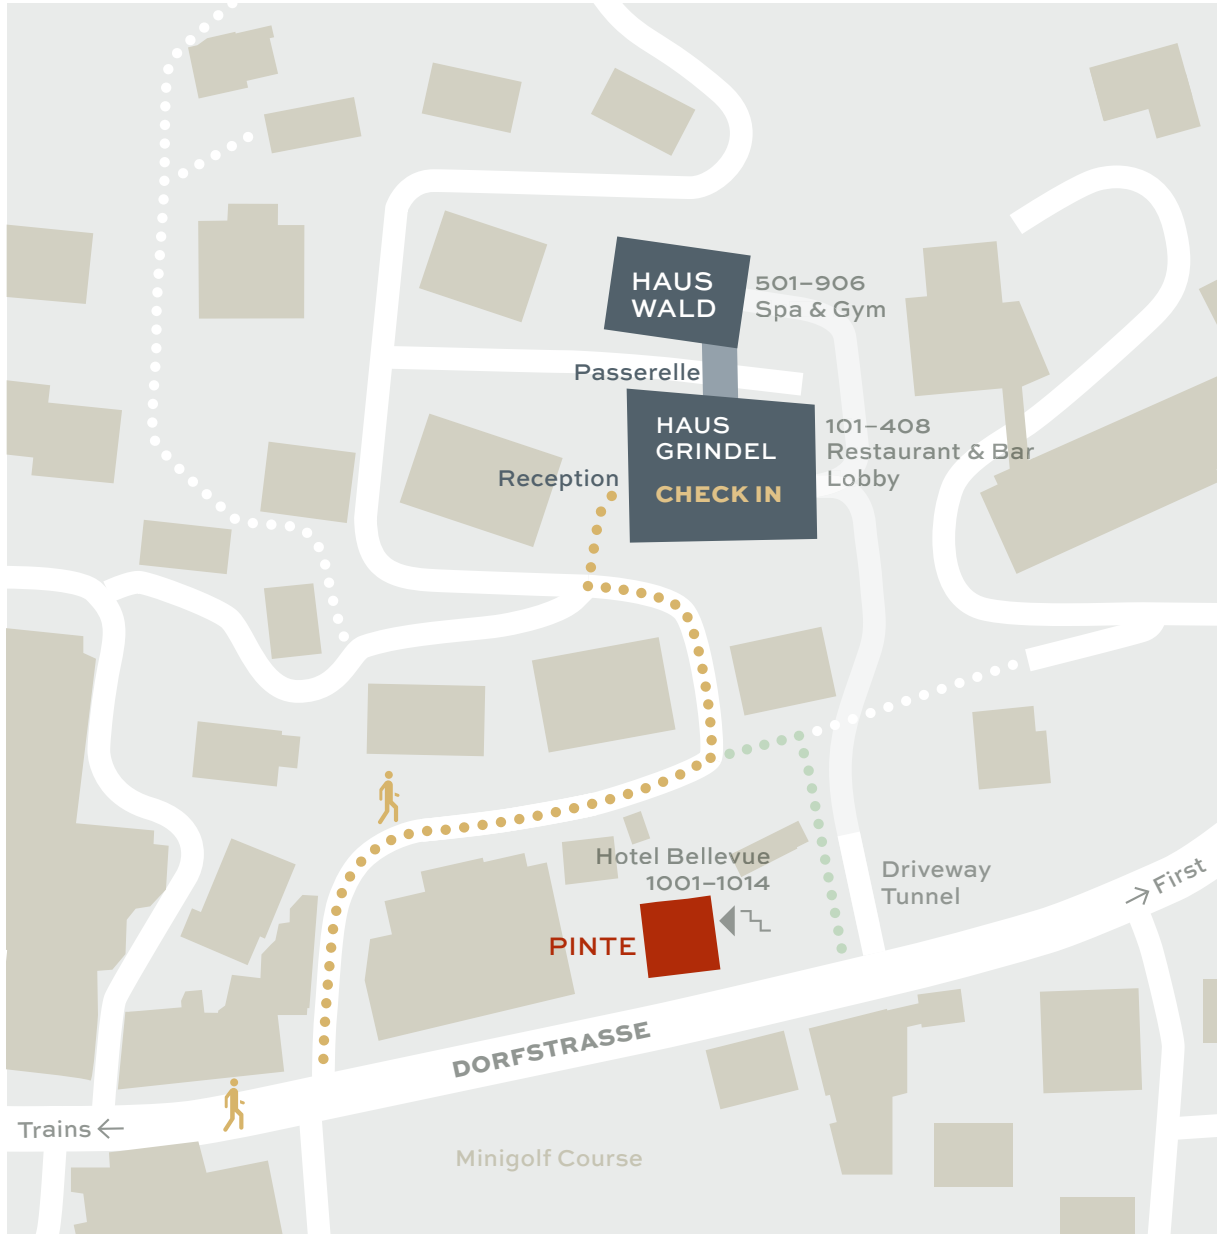

ARRIVAL BY PUBLIC TRANSPORT

- ..... Footpath
- ..... Alternative Footpath

BERGWELT GRINDELWALD | ALPINE DESIGN RESORT
BERGWELT 4 | CH-3818 GRINDELWALD
PHONE +41 33 854 85 85 | FAX +41 33 854 85 84
WELCOME@BERGWELT-GRINDELWALD.COM | BERGWELT-GRINDELWALD.COM

**BERGWELT
GRINDELWALD**
ALPINE DESIGN RESORT

SMALL
LUXURY
HOTELS
OF THE WORLD

**swiss
design
hotels**