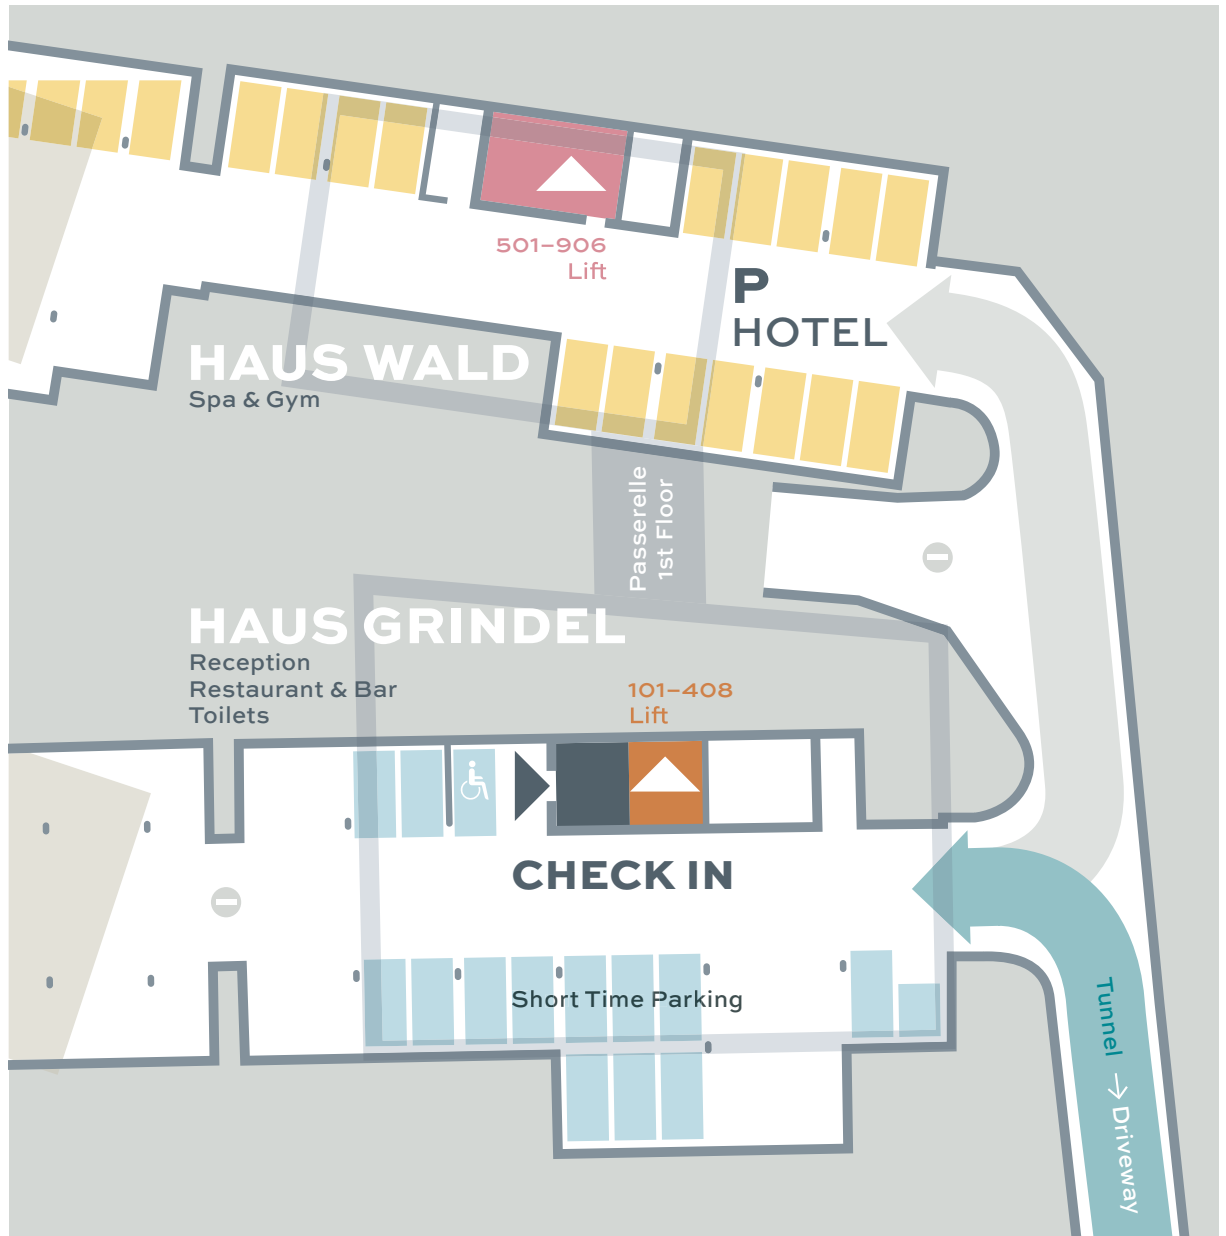

ARRIVAL BY CAR PARKING LEVELS

BERGWELT GRINDELWALD | ALPINE DESIGN RESORT
BERGWELT 4 | CH-3818 GRINDELWALD
PHONE +41 33 854 85 85 | FAX +41 33 854 85 84
WELCOME@BERGWELT-GRINDELWALD.COM | BERGWELT-GRINDELWALD.COM

**BERGWELT
GRINDELWALD**
ALPINE DESIGN RESORT

SMALL
LUXURY
HOTELS
OF THE WORLD

**swiss
design
hotels**