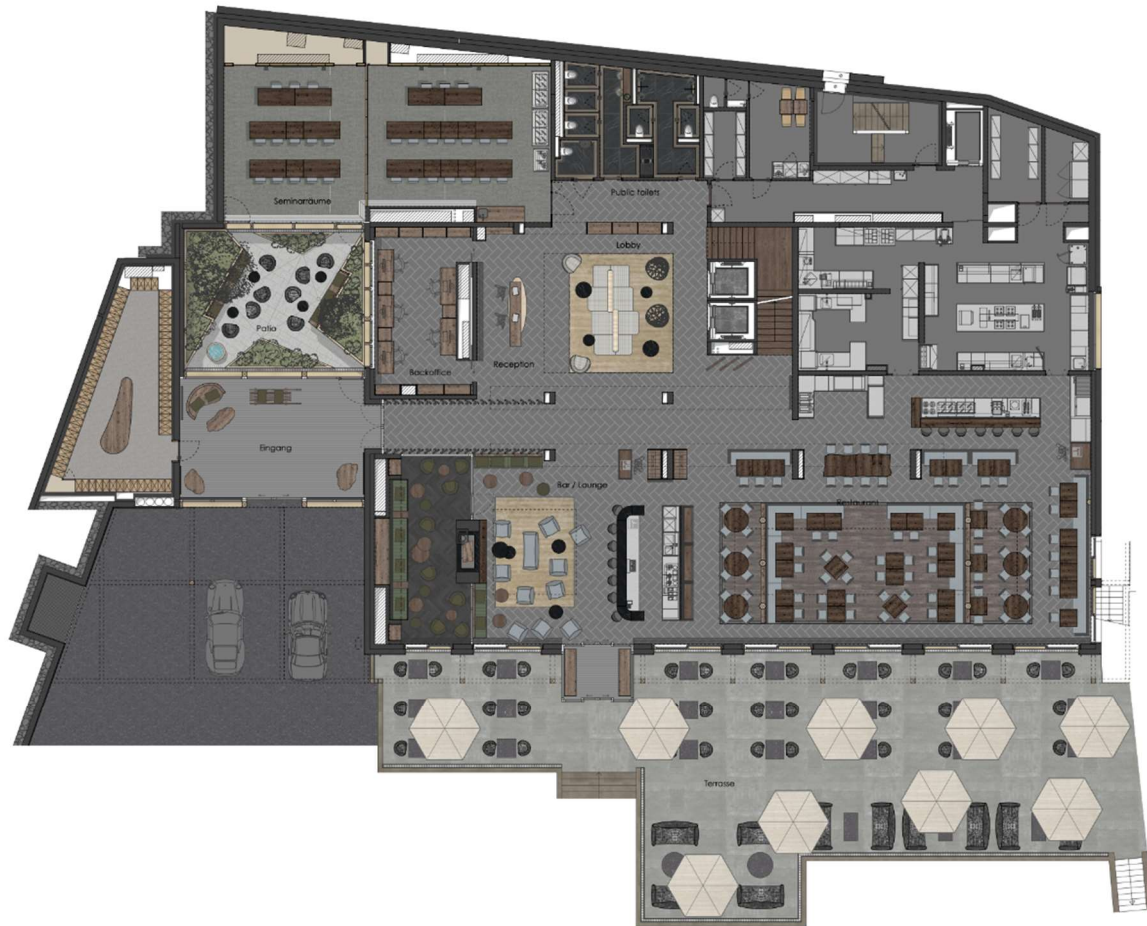

BG's Grill Restaurant	112	100	
Terrace	100	100	
The Seven Spirits Bar		40	
The Lobby		30	
The Other Club		20	
Elinor Ostrom	64	80	30
Restaurant Pinte	60