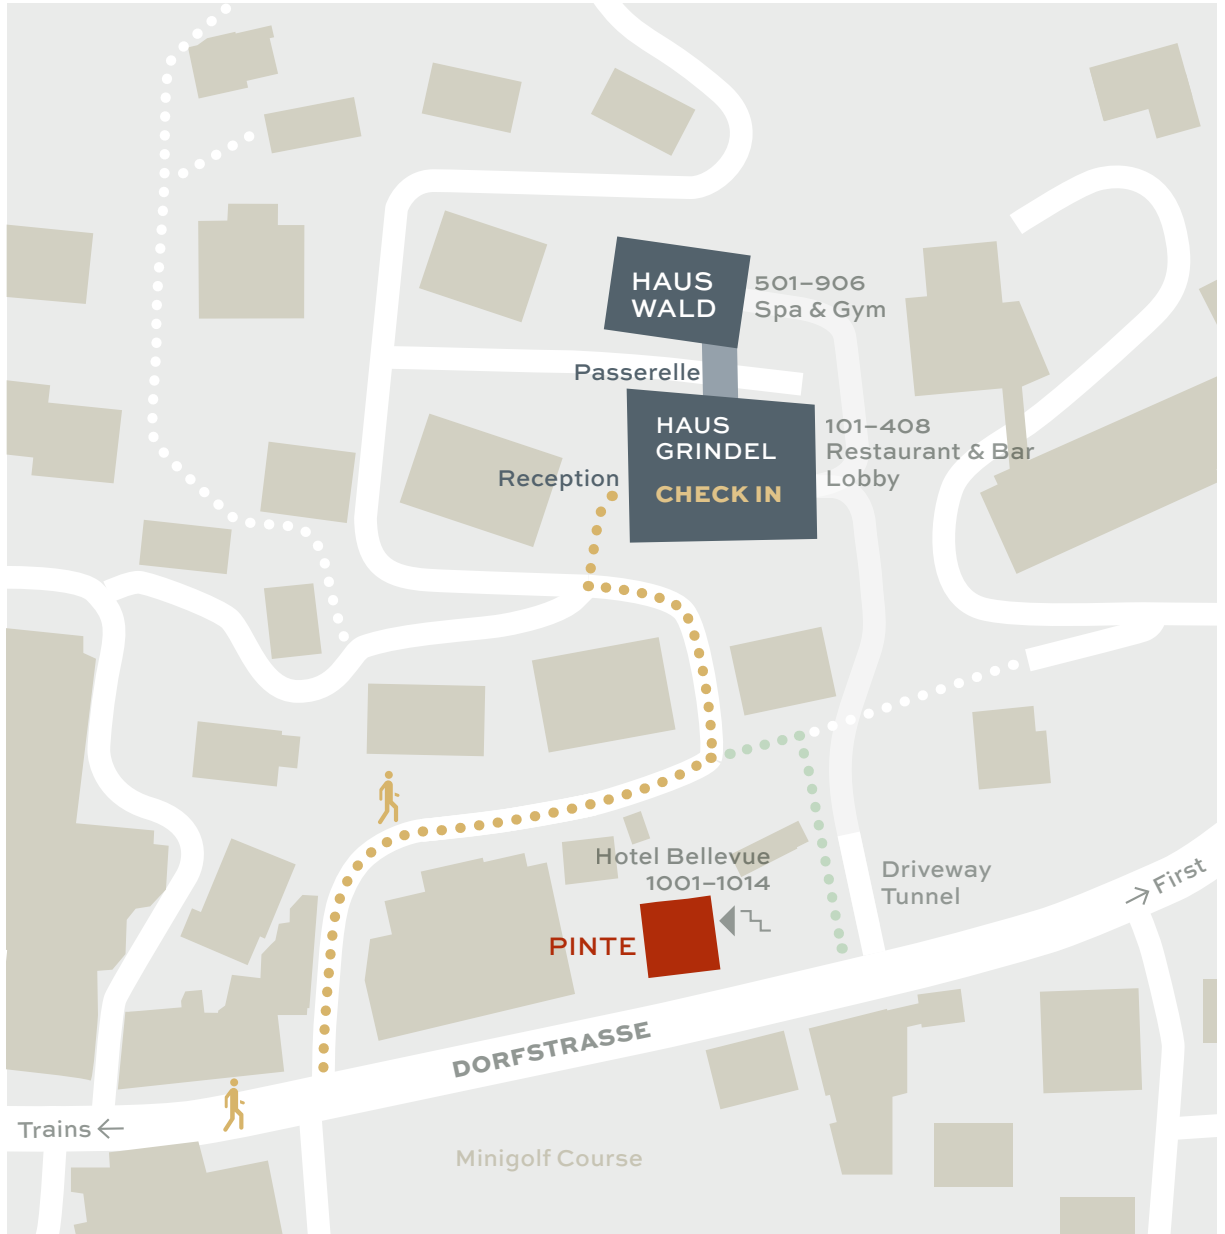

ARRIVAL BY PUBLIC TRANSPORT

- ●●●●● Footpath
- ●●●●● Alternative Footpath

BERGWELT GRINDELWALD | ALPINE DESIGN RESORT
BERGWELT 4 | CH-3818 GRINDELWALD
PHONE +41 33 854 85 85 | FAX +41 33 854 85 84
WELCOME@BERGWELT-GRINDELWALD.COM | BERGWELT-GRINDELWALD.COM

**BERGWELT
GRINDELWALD**
ALPINE DESIGN RESORT

SMALL
LUXURY
HOTELS
OF THE WORLD

**swiss
design
hotels**