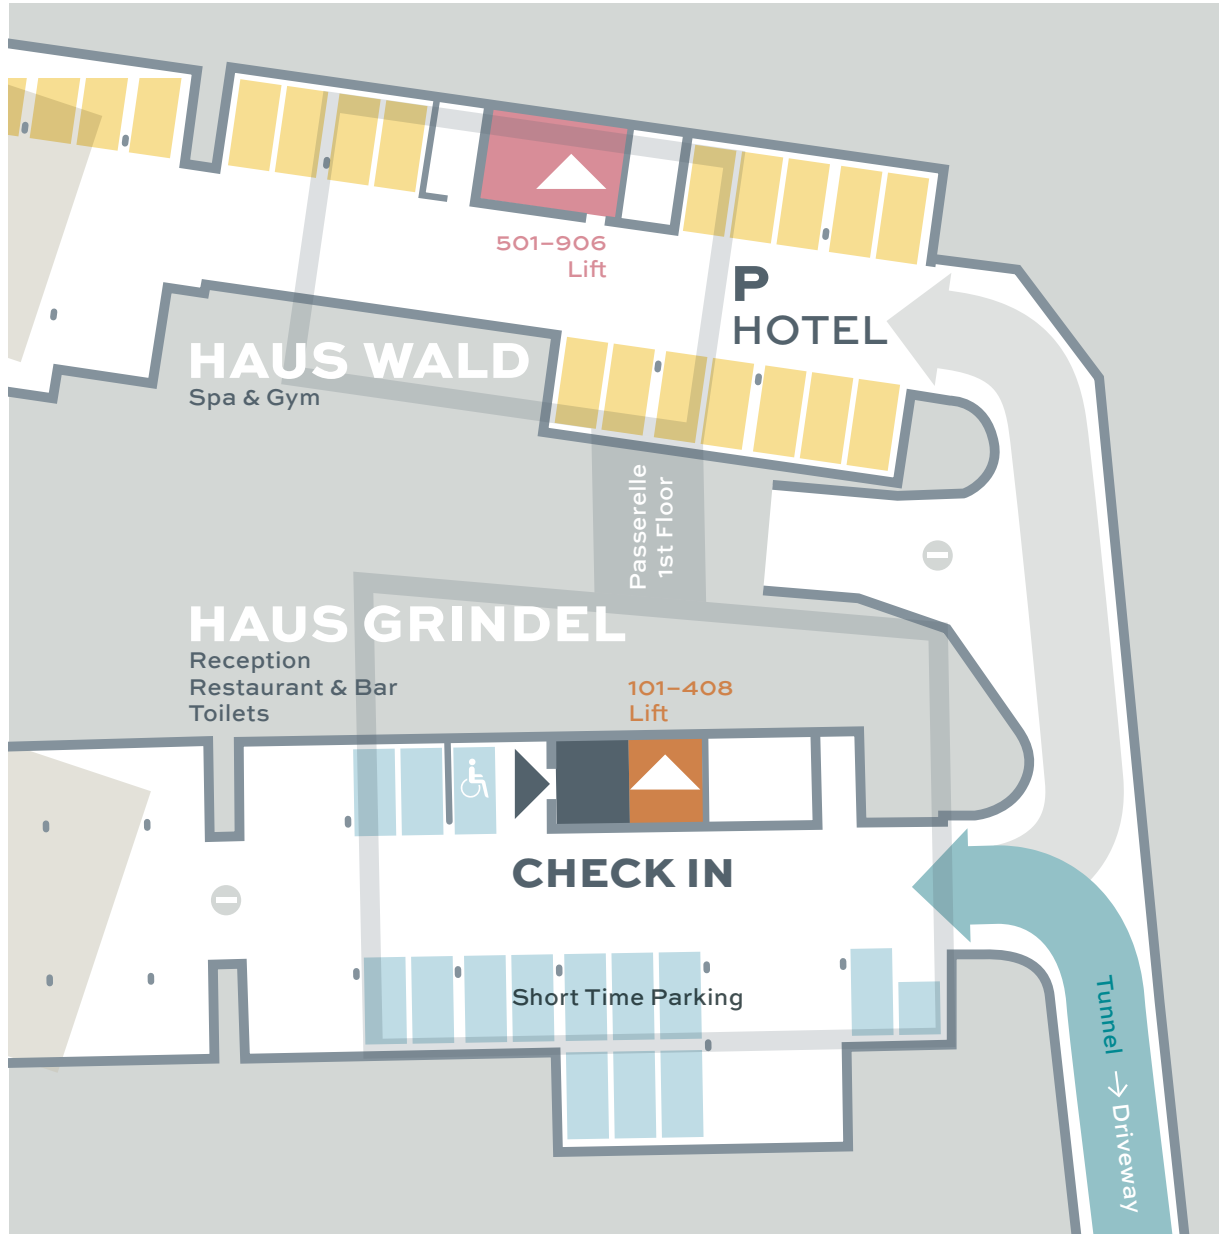

ARRIVAL BY CAR PARKING LEVELS

BERGWELT GRINDELWALD | ALPINE DESIGN RESORT
BERGWELT 4 | CH-3818 GRINDELWALD
PHONE +41 33 854 85 85 | FAX +41 33 854 85 84
WELCOME@BERGWELT-GRINDELWALD.COM | BERGWELT-GRINDELWALD.COM

**BERGWELT
GRINDELWALD**
ALPINE DESIGN RESORT

SMALL
LUXURY
HOTELS
OF THE WORLD

**swiss
design
hotels**